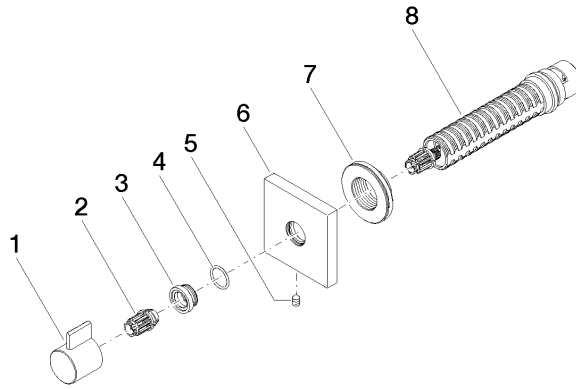

SYMETRICS Wall valve anti-clockwise closing 3/4" - Chrome

IMO

36 608 985

- rosette 60 x 60 mm
- head part with cut-to-length spindle and sleeve

	Chrome	36 608 985-00
	Brushed Platinum	36 608 985-06
	Platinum	36 608 985-08
	Brushed Light Gold	36 608 985-27
	Brushed Durabronze (23kt Gold)	36 608 985-28
	Brushed Dark Platinum	36 608 985-99

Required miscellaneous

Wall valve 3/4" - 35 608 970 90

- max. recess depth 145 mm
- min. recess depth 75 mm

36 608 985

mm [inches]

Certificates

IAPMO_4976 (1). WRAS_2010066.

36 608 985

Spare parts list

No.	Item Number	Name	Quantity used	Delivery time
1	09 20 98 002-00	handle	1	10
2	09 12 12 005 90	fixing cap	1	2
3	09 12 12 043-00	base	1	10
4	09 14 10 017 90	seal	1	2
5	90 31 11 004 00 90	pin	1	2
6	09 27 98 014-00	rosette	1	10
7	09 21 02 151 90	sleeve	1	2
8	90 90 03 128 00 90	top	1	2